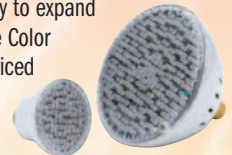

Reach your target customer & watch your Color

Splash sales increase with these effective sales aids.

Color Splash LED In-Ground Pool & Spa Lights

The ultimate pool & spa accessory. The lights are an excellent way to expand your sales. Plus, the Color Splash lights are priced for optimal profitability.